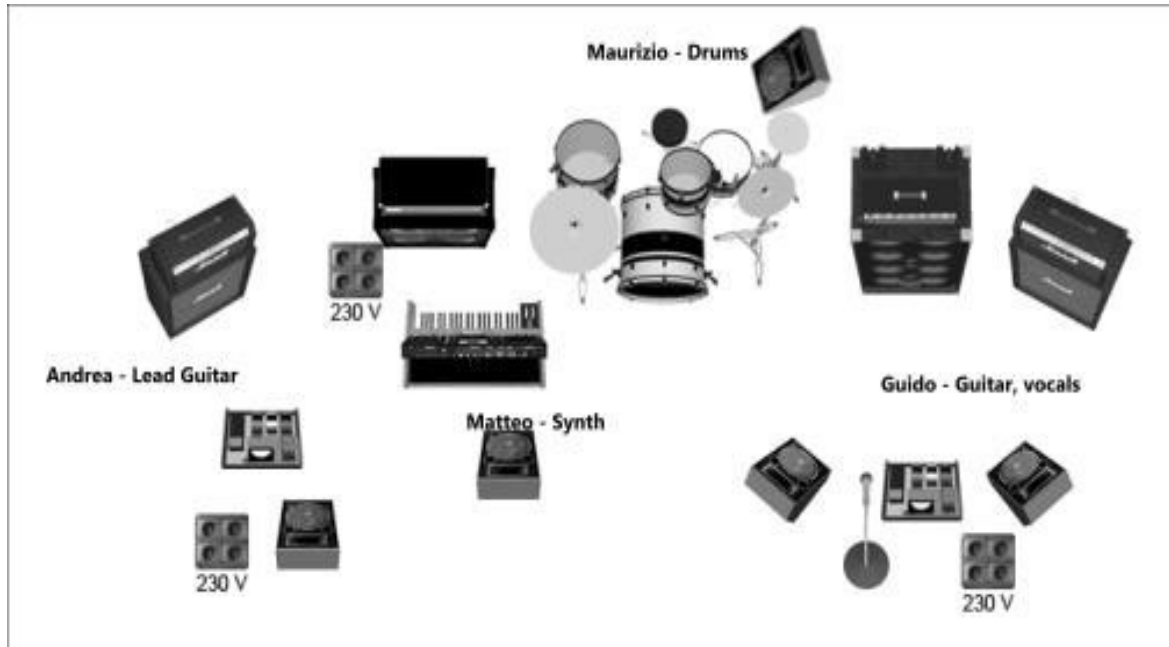

# STAGE PLOT

## BACKLINE PREFERENCE ( If applicable)

**Guido :** *Guitar is plugged both guitar and bass amps*

**Guitar Amp** WE BRING OUR HEADS

**Guitar Cabinet** NEEDED : 4x12

**Bass Amp** WE BRING OUR HEADS

**Bass Cabinet** NEEDED : 4X10 or 1x15